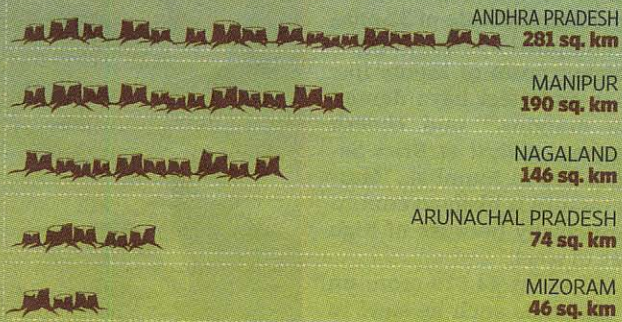

States with biggest losses in forest cover