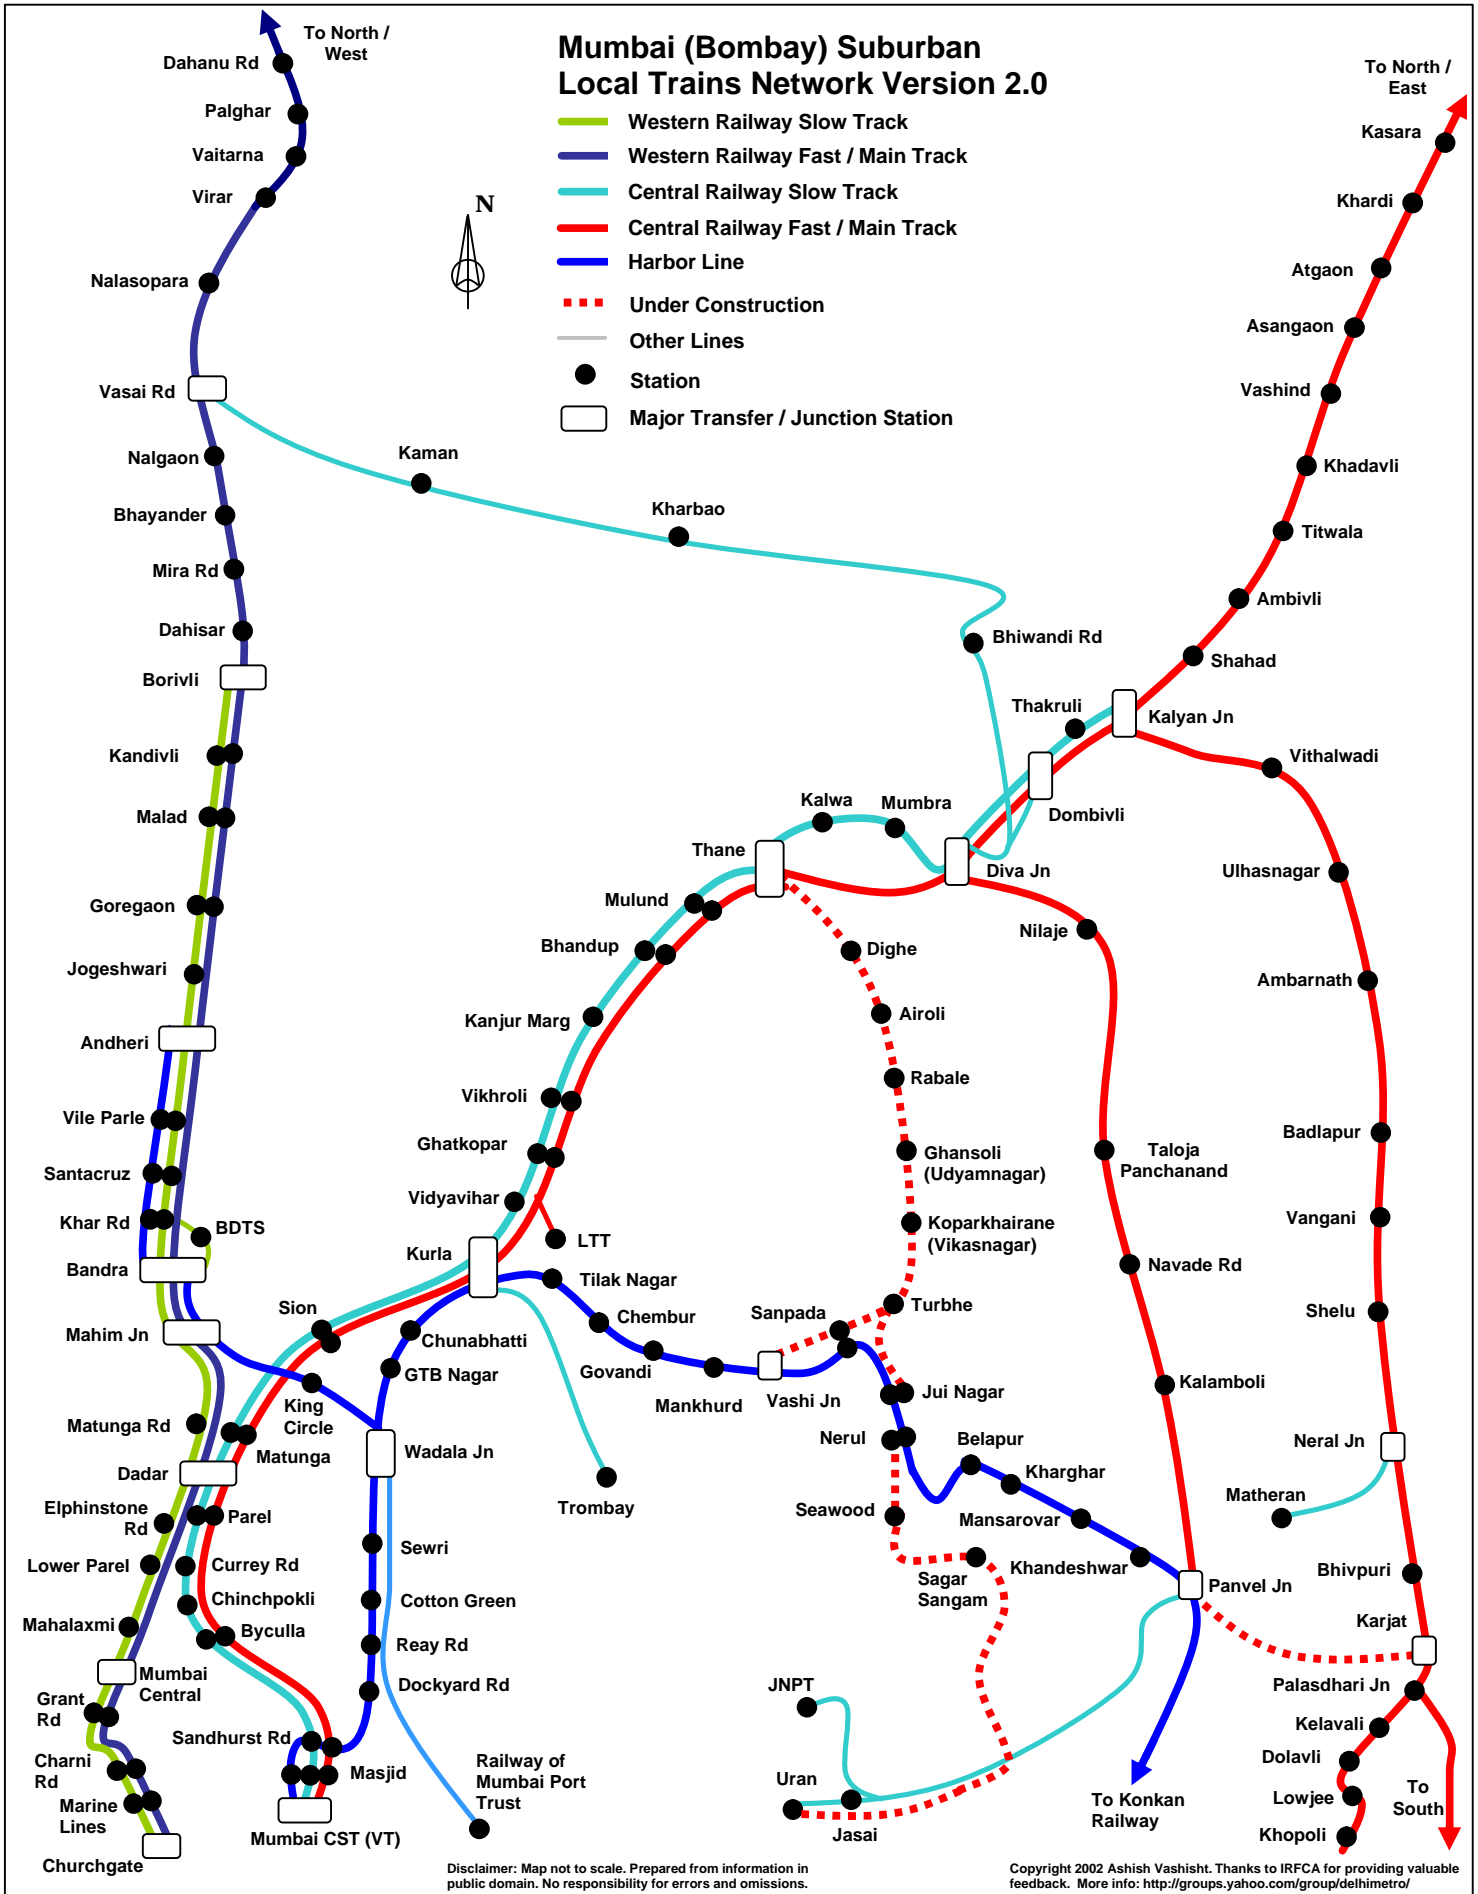

# Mumbai (Bombay) Suburban Local Trains Network Version 2.0

- Western Railway Slow Track
- Western Railway Fast / Main Track
- Central Railway Slow Track
- Central Railway Fast / Main Track
- Harbor Line
- - - Under Construction
- Other Lines
- Station
- Major Transfer / Junction Station